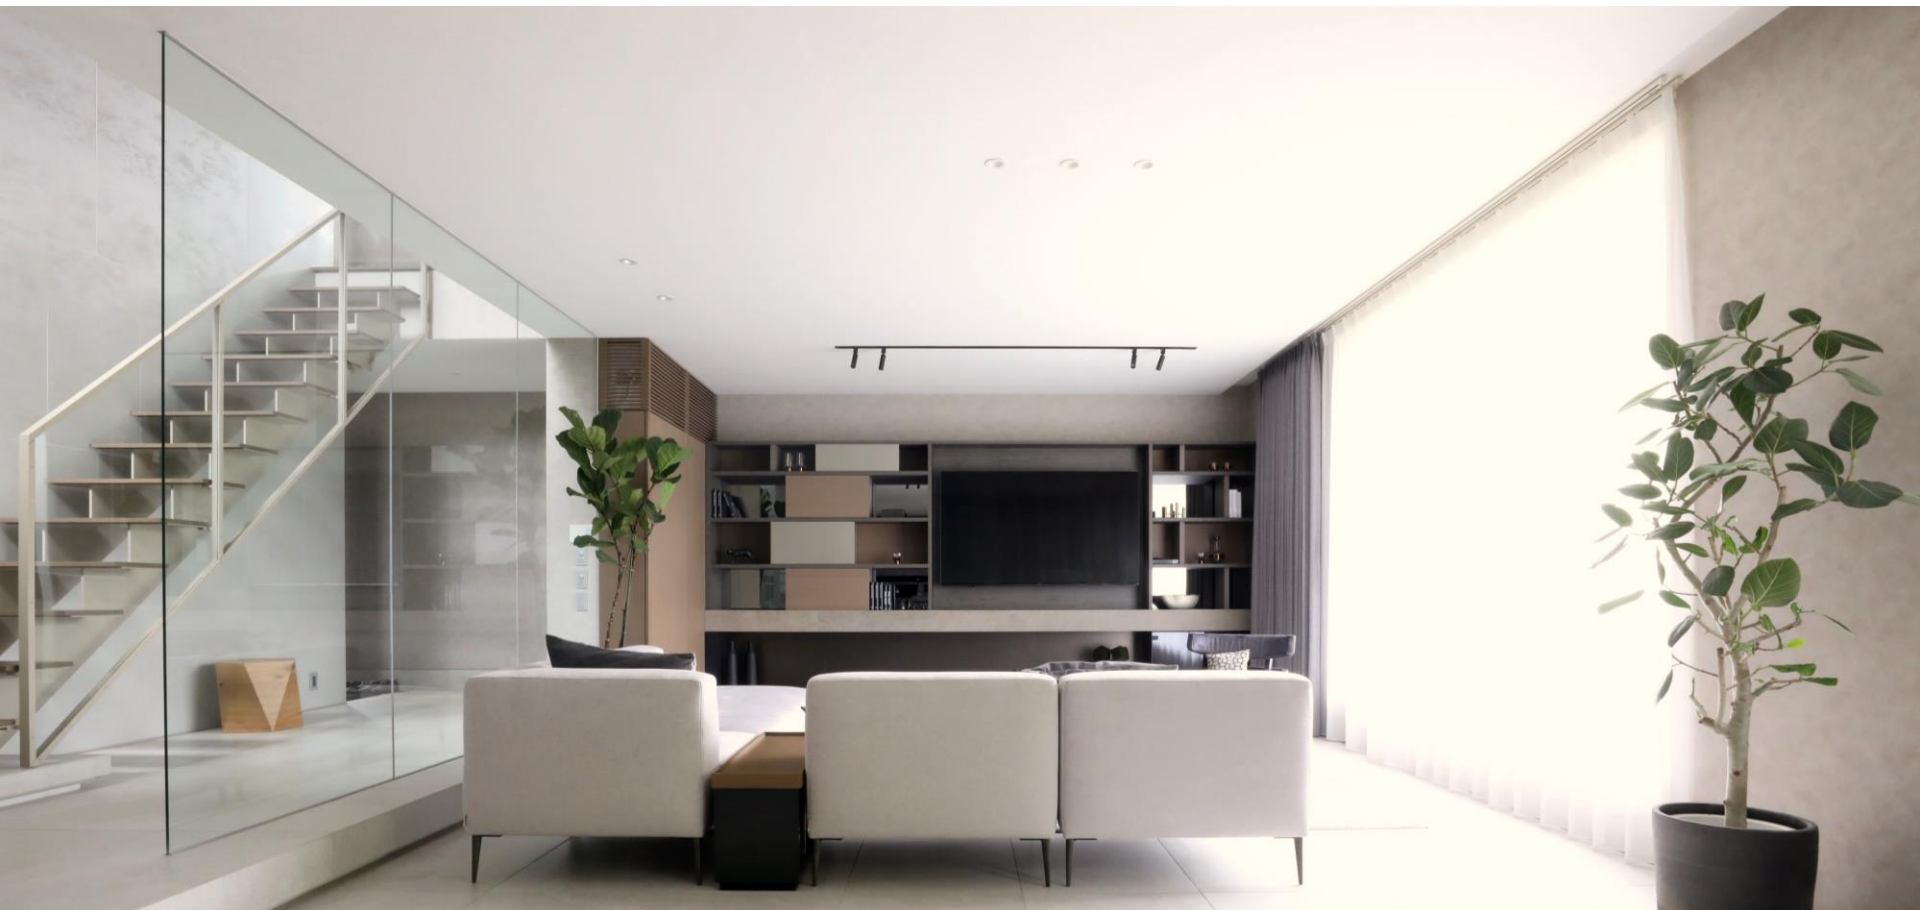

ARUNAI

stylebook
MELLOW LIFE

GALLERIA LIVING CABINET + EcoSmart Fire Built-In-system
KABUTO PERSONAL CHAIR COSMIC COFFEE TABLE kurage LIVING TABLE

GALLERIA LIVING CABINET + EcoSmart Fire Built-In-system
Epoch SOFA KABUTO PERSONAL CHAIR COSMIC COFFEE TABLE kurage LIVING TABLE

GALLERIA LIVING CABINET + EcoSmart Fire Built-In-system
Epoch SOFA KABUTO PERSONAL CHAIR Ceppo POLYHEDRON STOOL

GALLERIA LIVING CABINET + EcoSmart Fire Built-In-system

Epoch SOFA KABUTO PERSONAL CHAIR COSMIC COFFEE TABLE kurage LIVING TABLE Roo DINING CHAIR